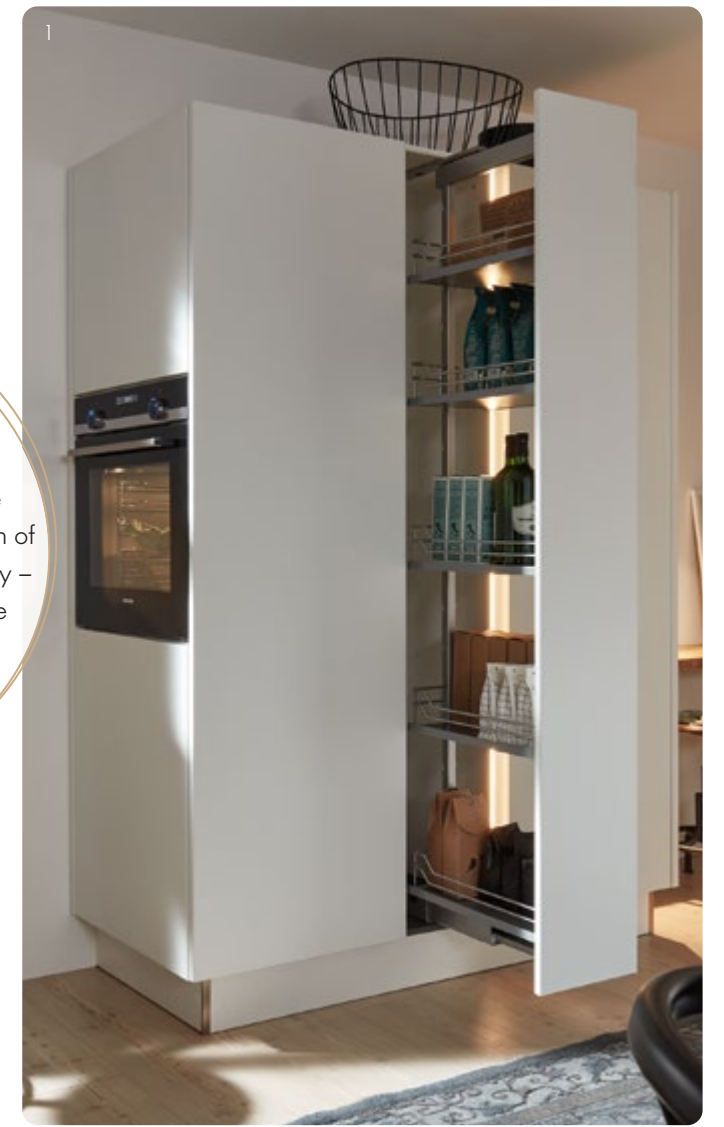

FINE LACK High-gloss white
 WORKTOP Oak ventura
 SURROUNDING ELEMENTS Oak ventura
 ARTWOOD Oak ventura

HANDLE COMBINATIONS 845
Stainless steel look

Ingenious lighting

The illuminated MatrixArt handle recess profiles accentuate the design of your kitchen in a truly innovative way – they combine functional elegance with modern lighting technology to create an unmistakable ambiance.