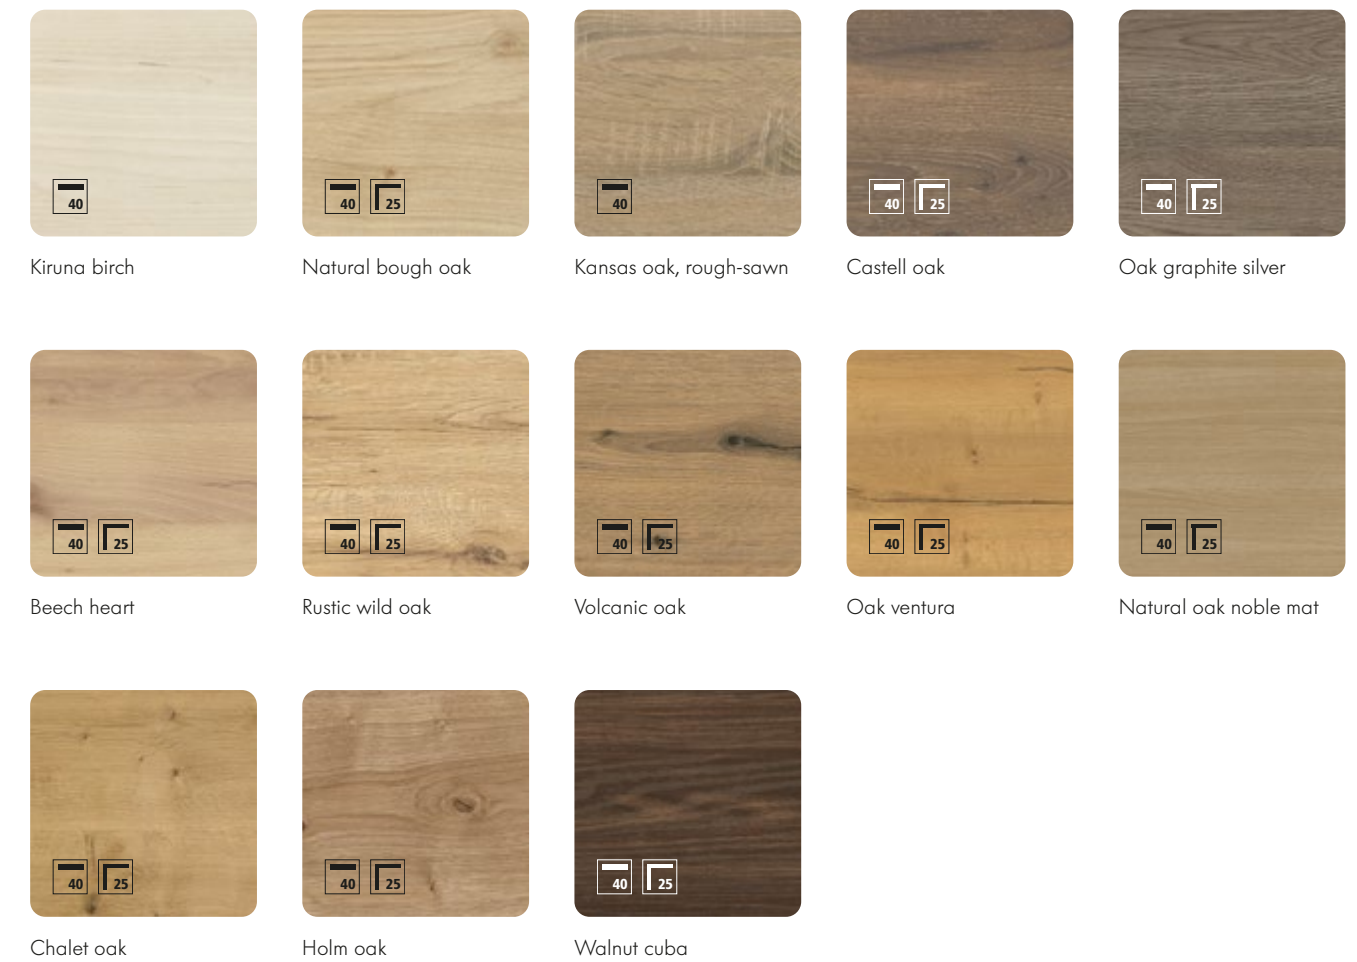

Natural charm or cool elegance – *worktops in stone look, plain coloured or in wood effect*

Once the quality is right, it's a matter of design.
For our worktops, this means: the choice is entirely yours.
Clear plain colours lend the kitchen elegance, with a
realistic stone look giving the entire room structure.
Anyone preferring a warm and cosy environment in the
kitchen sooner or later realises there is no way past
a worktop in wood effect.

Choose from a wide range of decors to suit your taste,
and all of course in a high-quality finish to meet your
exacting expectations on design. The choice is yours.