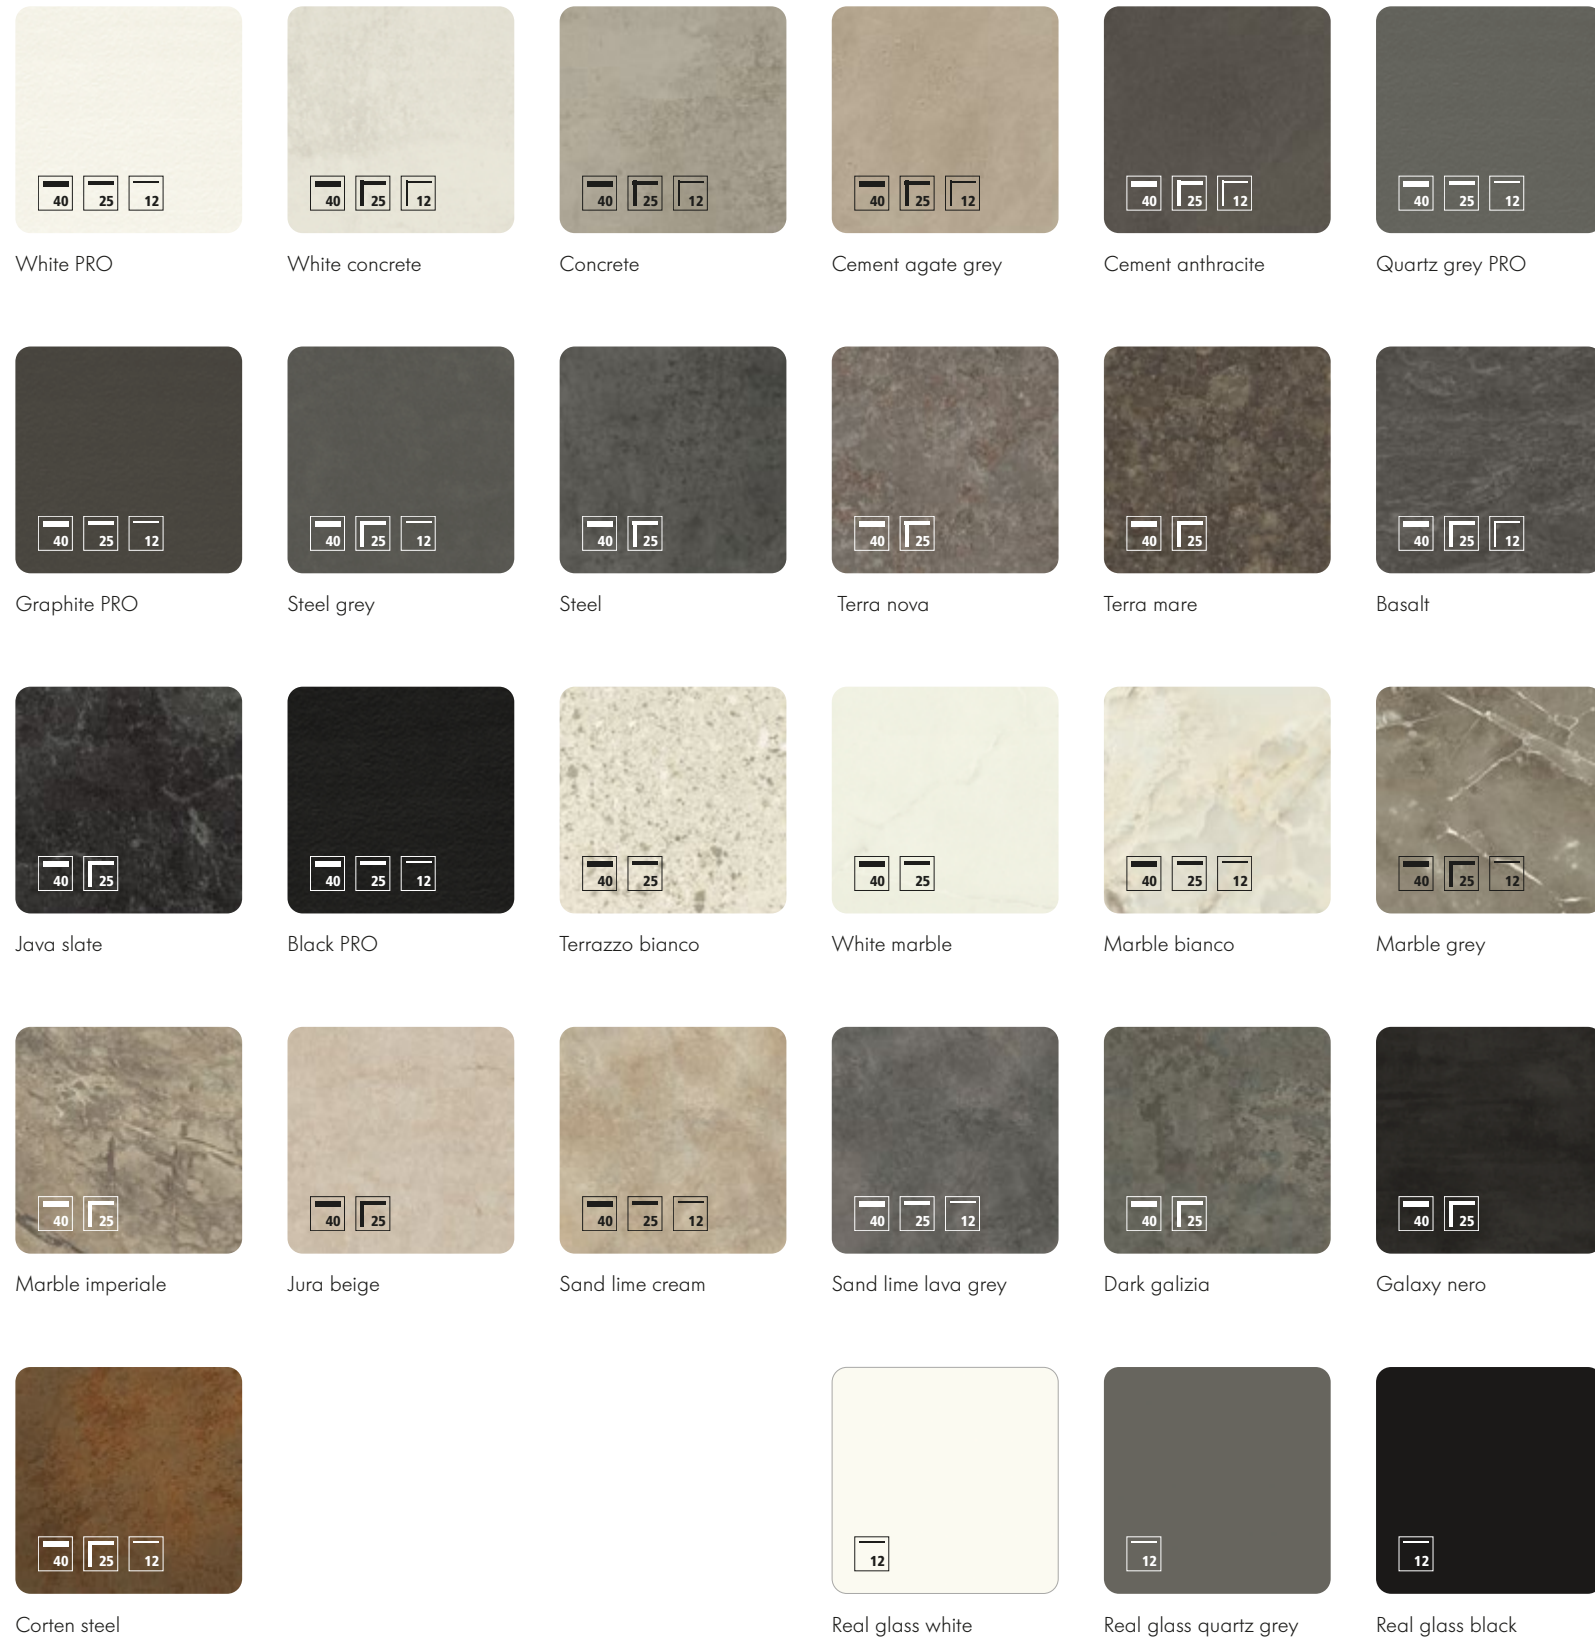

Natural charm or cool elegance – *worktops in stone look, plain coloured or in wood effect*

Once the quality is right, it's a matter of design.
For our worktops, this means: the choice is entirely yours.
Clear plain colours lend the kitchen elegance, with a
realistic stone look giving the entire room structure.
Anyone preferring a warm and cosy environment in the
kitchen sooner or later realises there is no way past
a worktop in wood effect.

Choose from a wide range of decors to suit your taste,
and all of course in a high-quality finish to meet your
exacting expectations on design. The choice is yours.